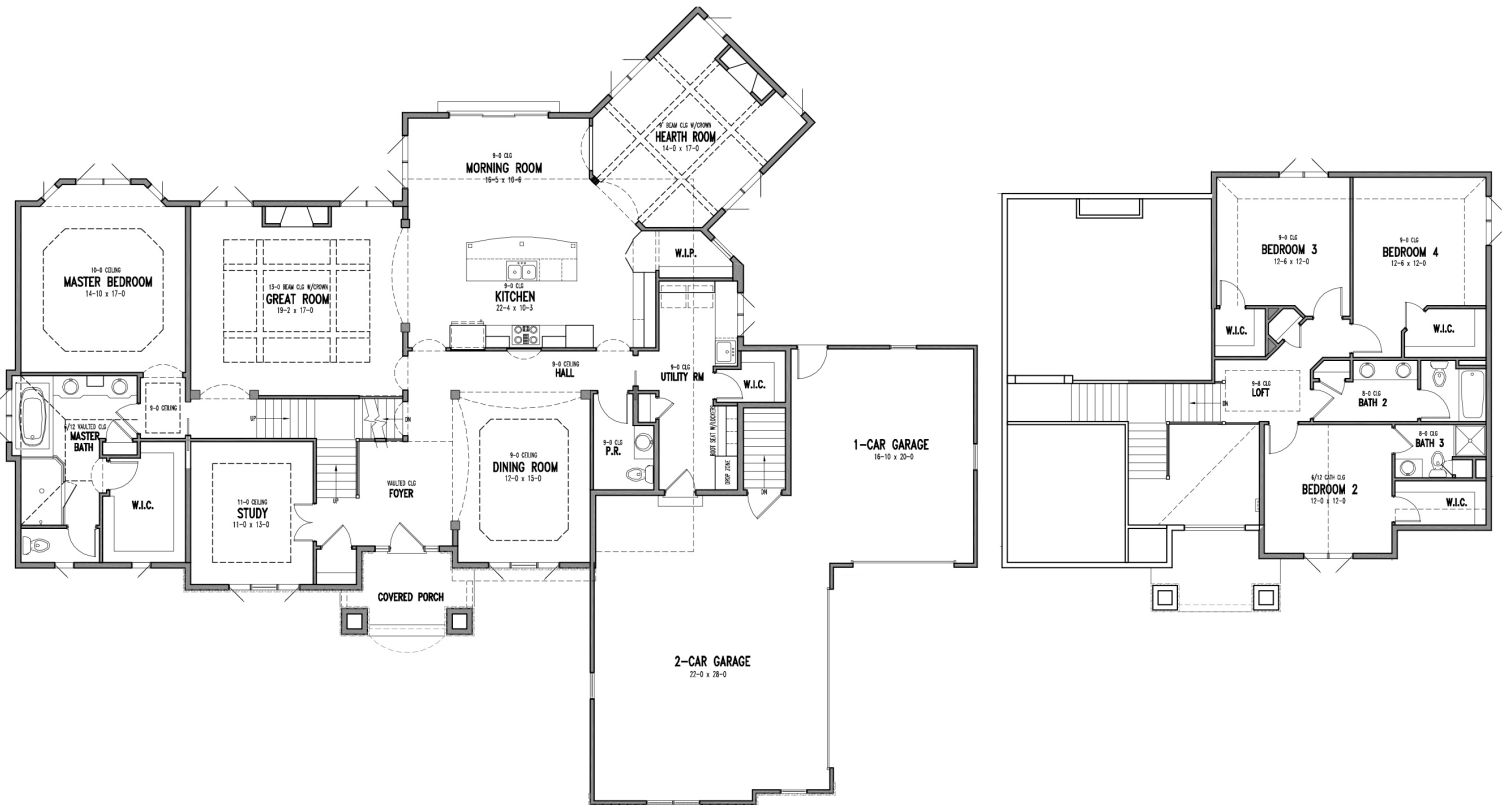

AUBREY

1.5 story • 3,360 sq ft • 4 bedrooms • 3.5 bath

James Craig BUILDERS

www.jamescraigbuilders.com

Note: Photo above may not represent exterior inclusions in standard model pricing. These plans are the property of James Craig Builders. Rights reserved and protected by copyright laws. Not to be copied, reproduced or used with out written permission from JAMES CRAIG BUILDERS.