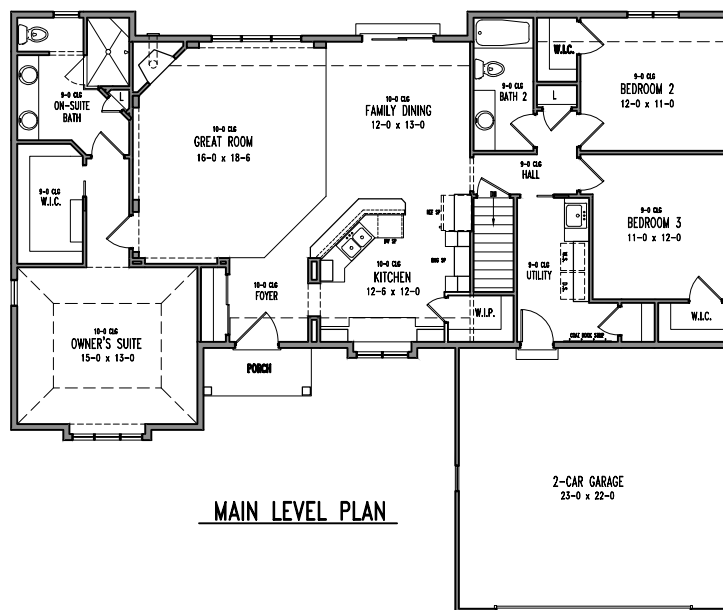

THE WEXFORD

FRENCH COUNTRY ELEVATION

MAIN LEVEL LIVING AREA:	1734 SQ.FT.
TOTAL LIVING AREA:	1734 SQ.FT.
OPT LOWER LEVEL: SQ.FT.
GARAGE AREA:	506 SQ.FT.

NOTICE: These plans are the property of JAMES CRAIG BUILDERS Rights reserved and protected by copyright laws. Not to be copied, reproduced, or used without written permission from JAMES CRAIG BUILDERS.