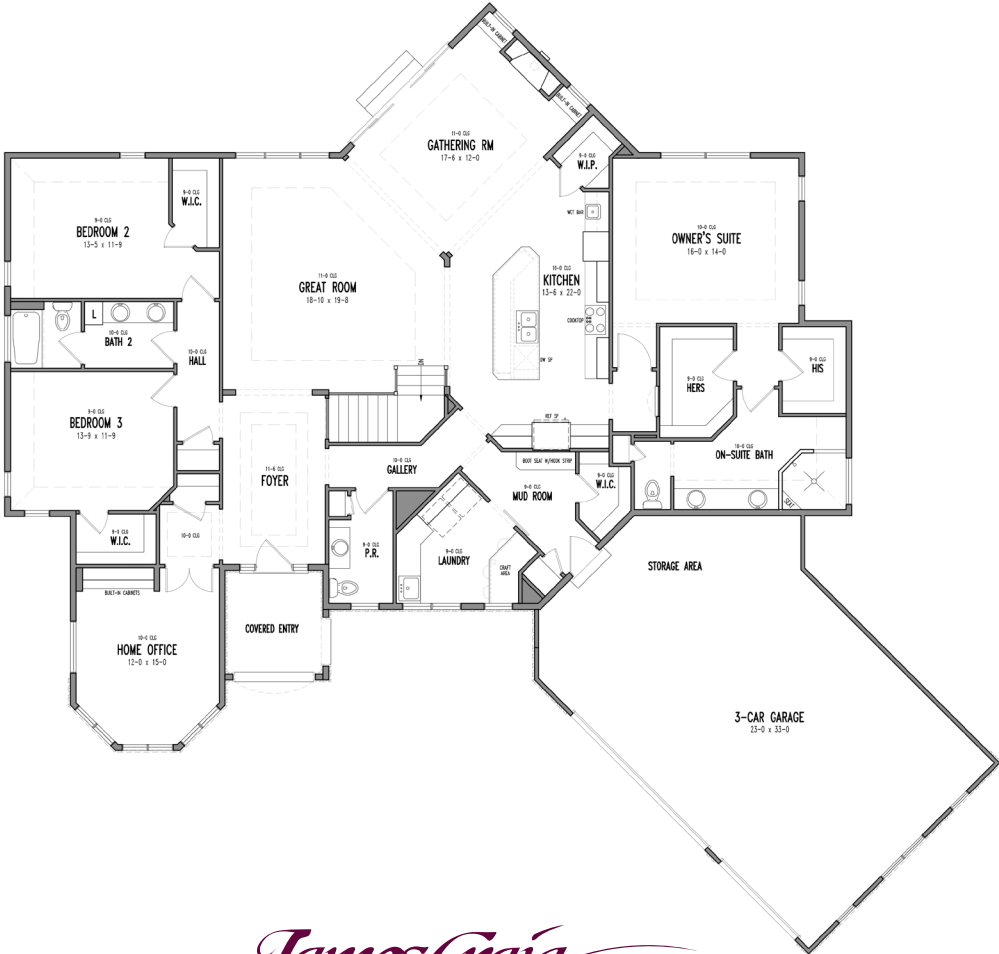

# ROSEWOOD COTTAGE

Ranch • 2,800 sq ft • 3 bedrooms • 2.5 bath

*James Craig* BUILDERS

[www.jamescraigbuilders.com](http://www.jamescraigbuilders.com)

Note: Photo above may not represent exterior inclusions in standard model pricing.  
 These plans are the property of James Craig Builders. Rights reserved and protected by copyright laws.  
 Not to be copied, reproduced or used with out written permission from JAMES CRAIG BUILDERS.